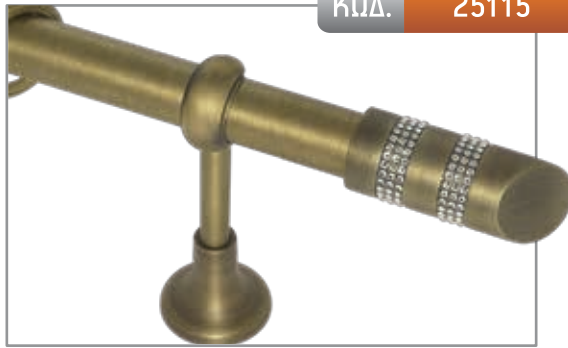

ΚΩΔ. 25115

MADE WITH
SWAROVSKI® ELEMENTS